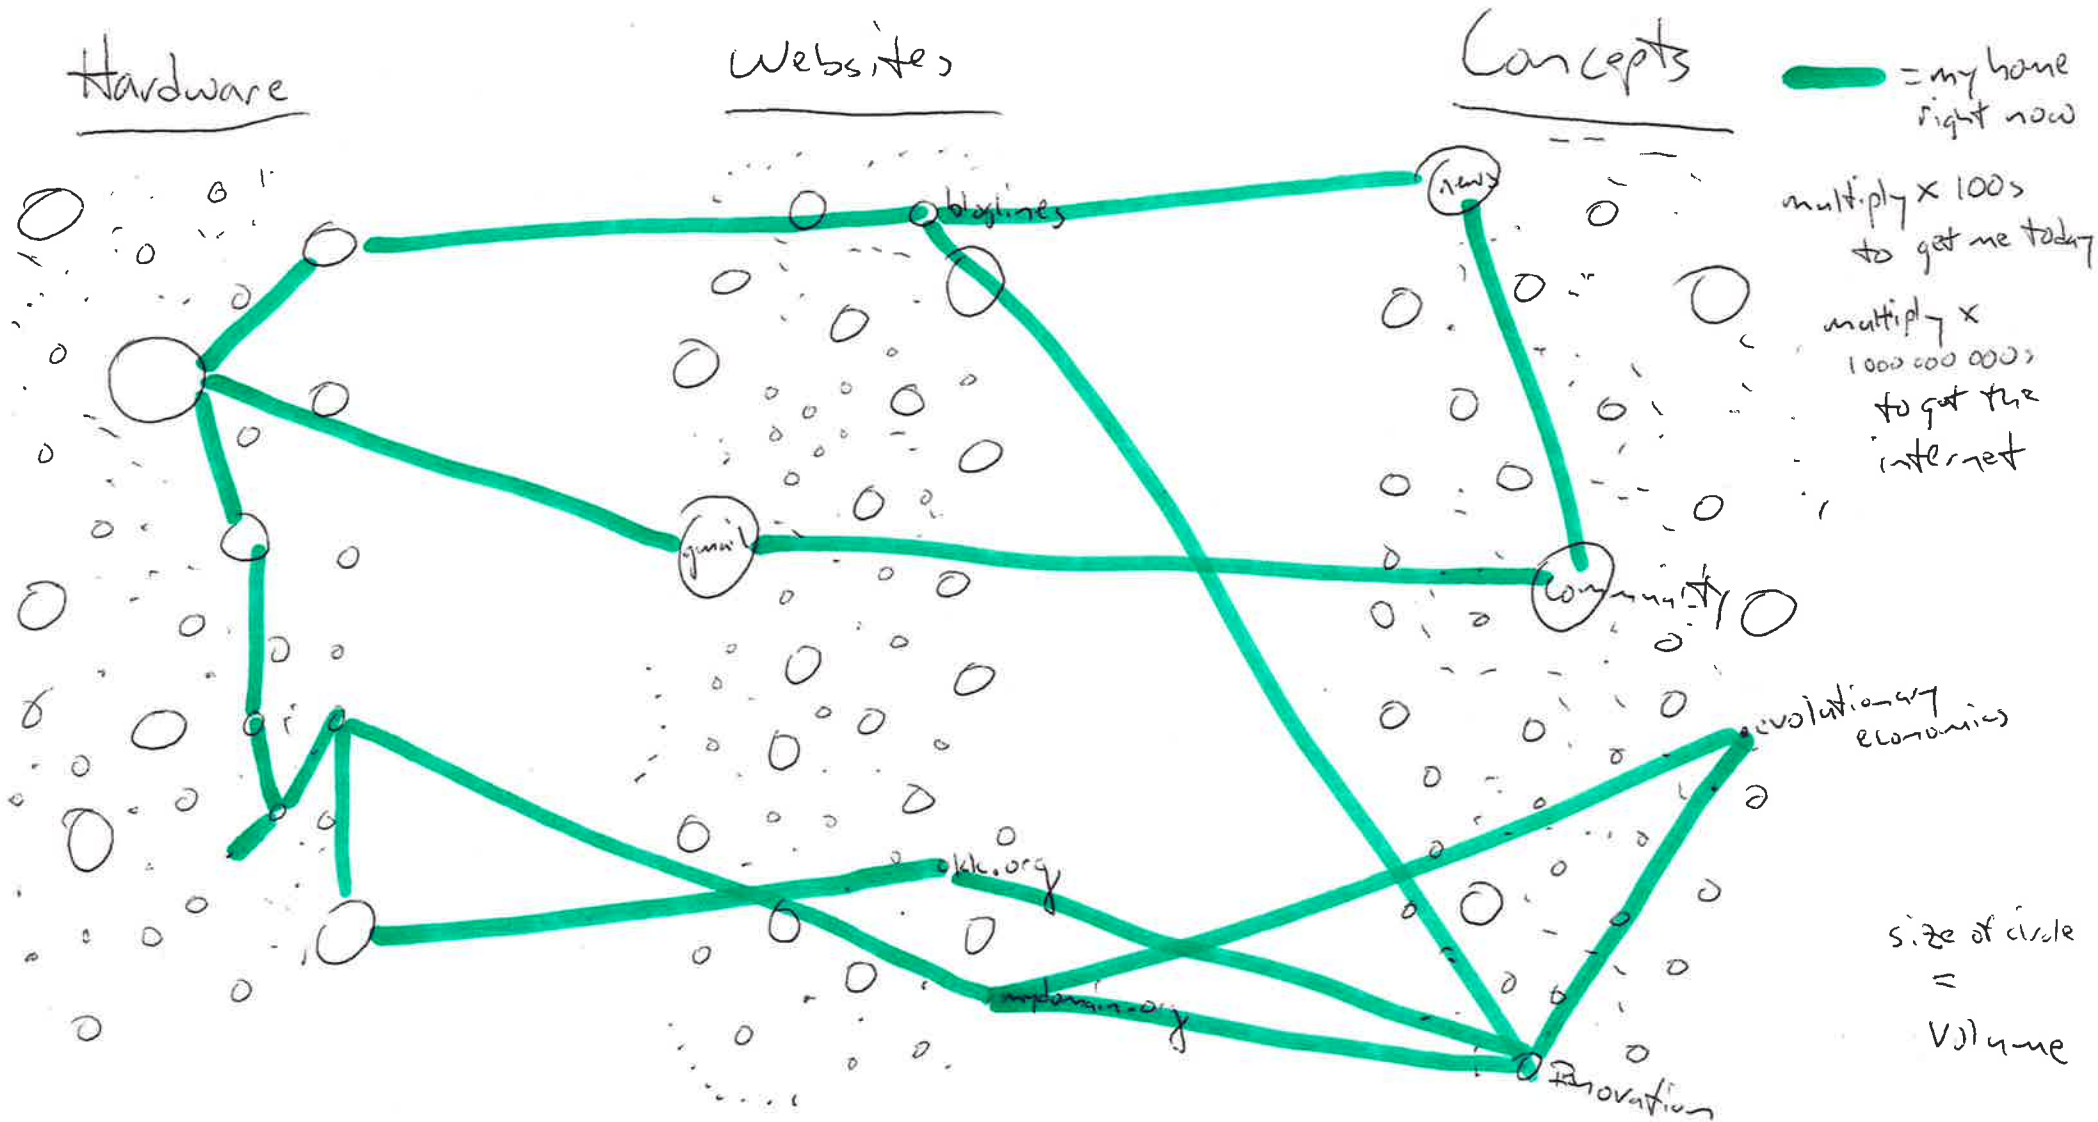

# THE INTERNET MAPPING PROJECT

Please draw a map of the internet, as you see it. Indicate your "home."

Your age 45 Your occupation Academic Average number of hours per day on the internet 5

Return to Kevin Kelly (kk@kk.org, or 149 Amapola Ave., Pacifica, CA 94004) For results see www.kk.org.